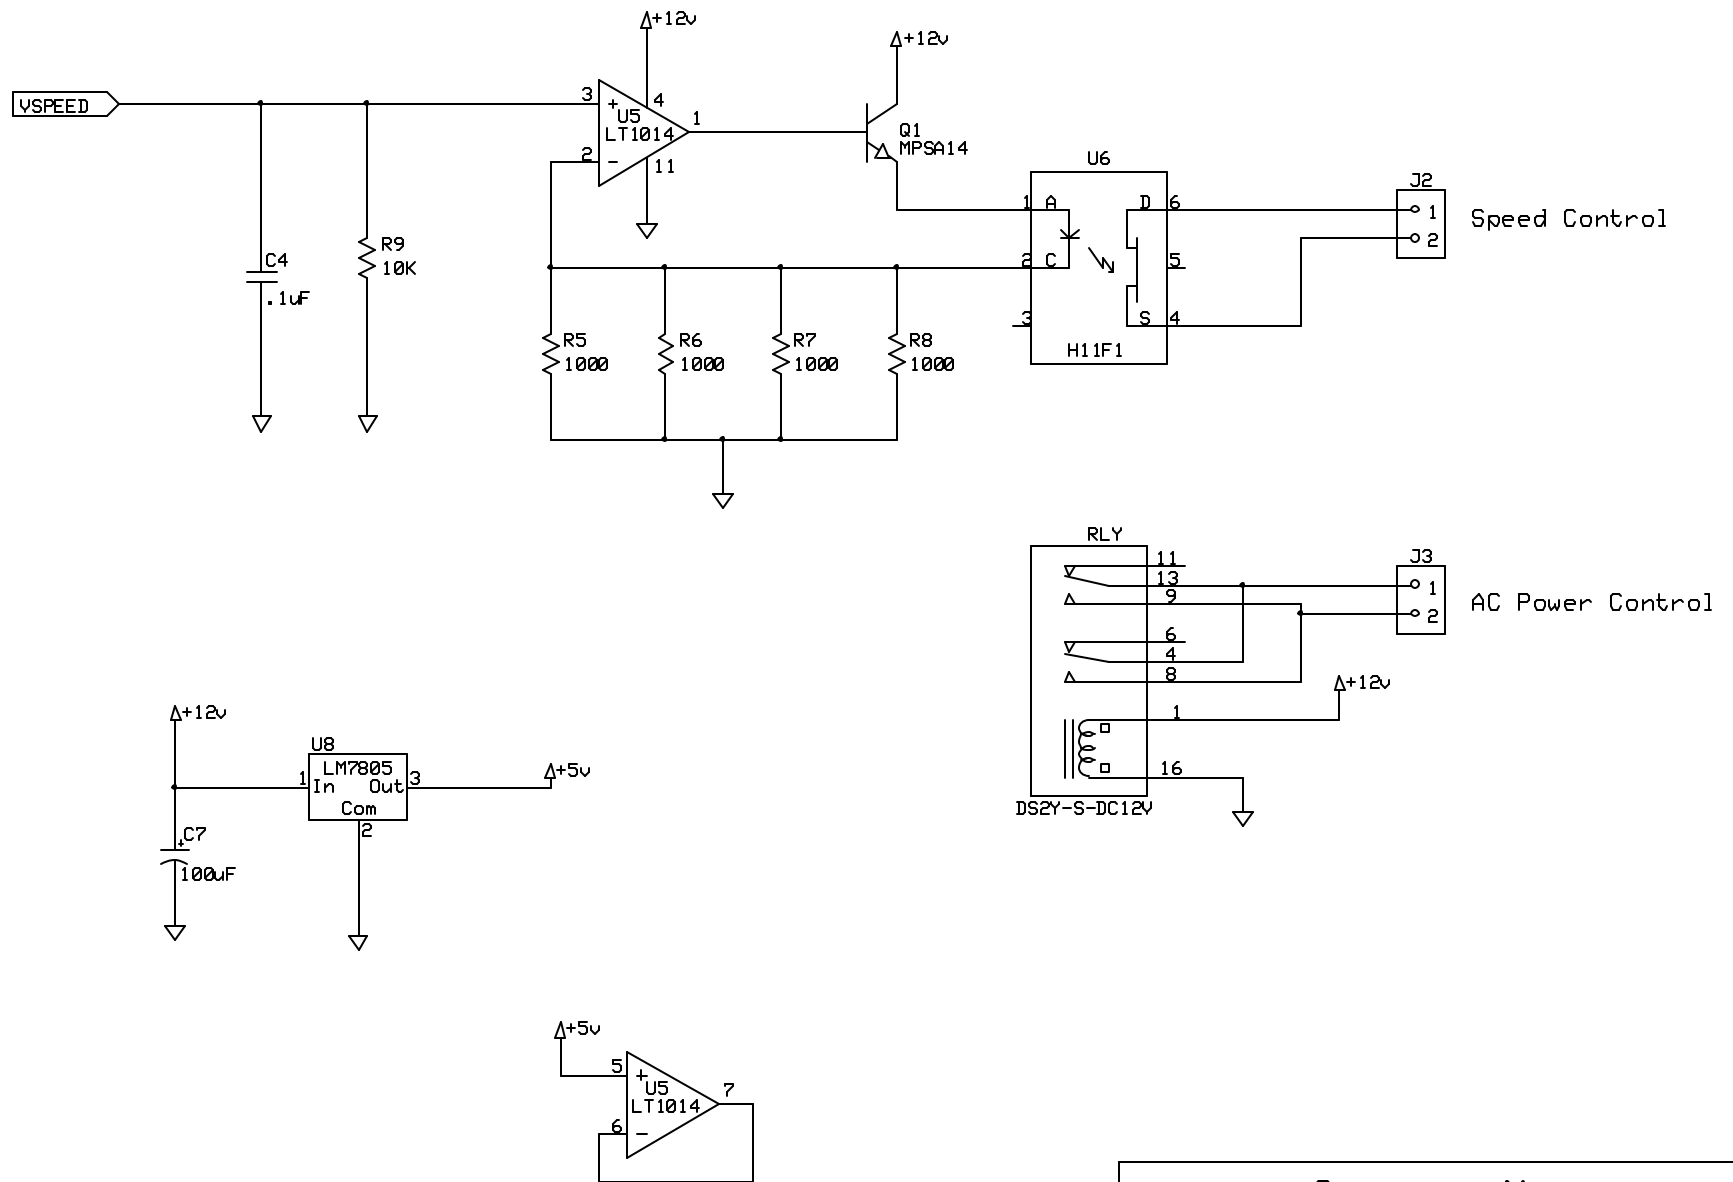

<b>Controlled Sensations</b>		
<b>Venus Encoder Board</b>		
Designer's name	Rev 1.0 9/21/2005	Page # or name

Company Name		
Schematic Name		
Designer's name	Rev 1.0	Page # or name
	9/28/2005	