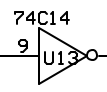

0 - 3 Volts

VSPEED

SPEED
SENSE

+5v

+5v

VSENSE

Controlled Sensations	
Computer Interface	
Rev 1.0	Page 1
1/9/2005	